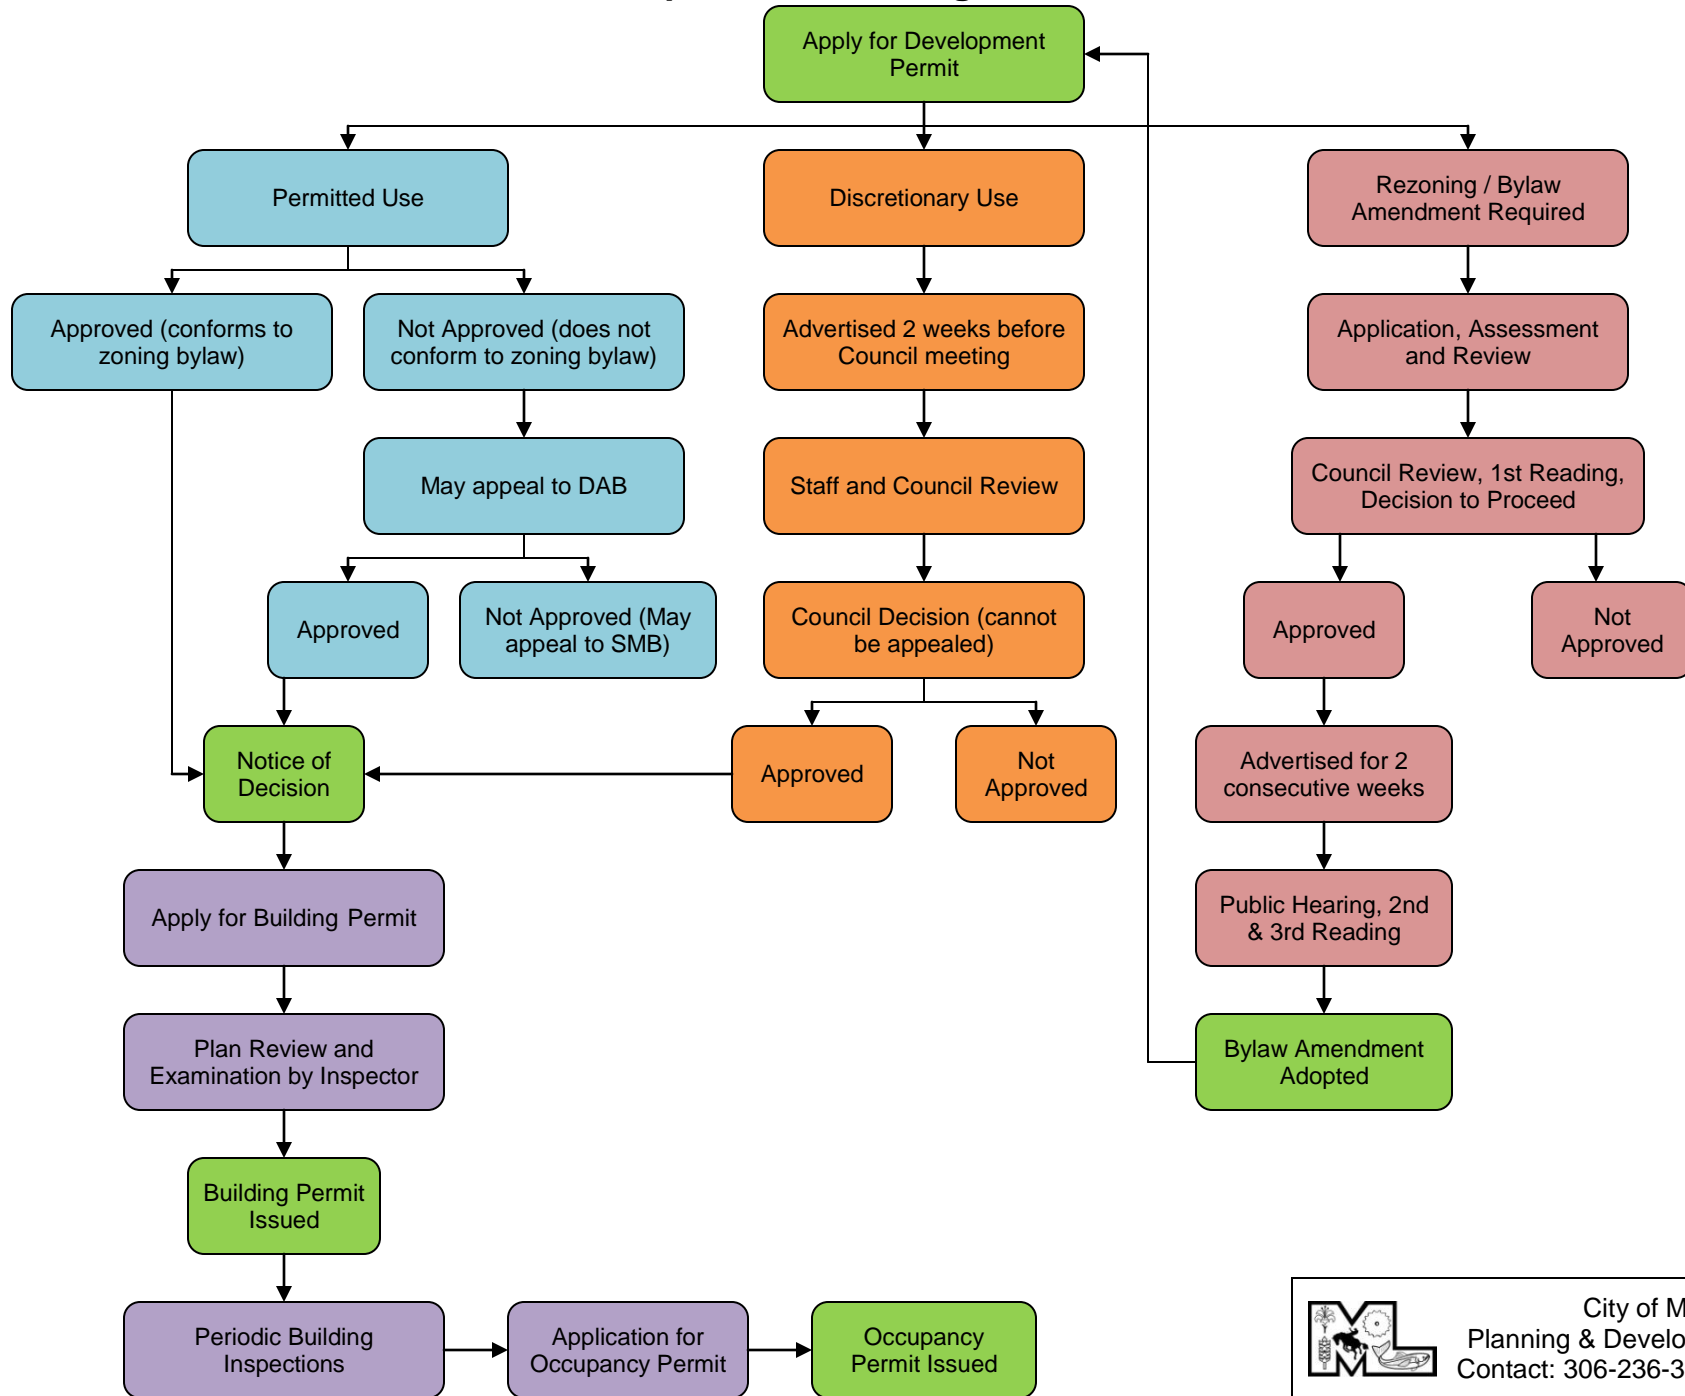

# Development & Building Process Overview

City of Meadow Lake  
 Planning & Development Dept.  
 Contact: 306-236-3622 ext. 207